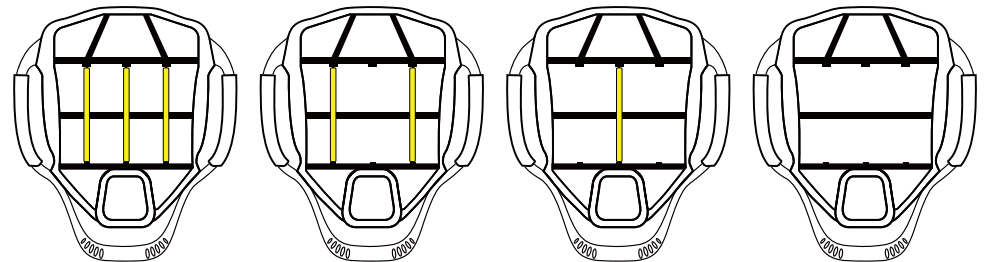

TRANSPORT CART BAG

MY-WAY™ CLUB DIVIDER

PATENTED DESIGN

The New Transport Cart Golf Bag features the innovative MY-WAY™ Club Divider. A new, patented design for custom club organization. The Transport Cart Bag comes with the convenience of (3) easy open/close magnetic pockets, including a velour-lined rangefinder pocket, insulated cooler pocket & ball pocket. Other features include integrated SMARTGRIP™ handles, and pockets on both sides of the bag for maximum storage. This golf cart bag is perfect for the golfer who prefers to ride, specially designed with every feature you would want out of a cart bag.