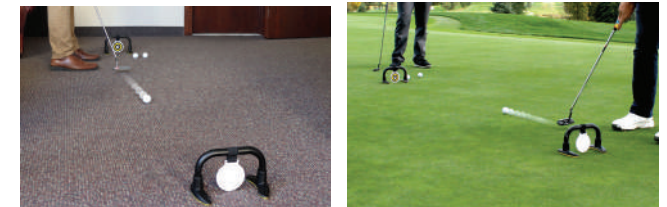

GREAT FOR INDOOR
OR OUTDOOR PRACTICE!