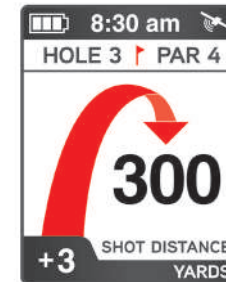

SHOT DISTANCE