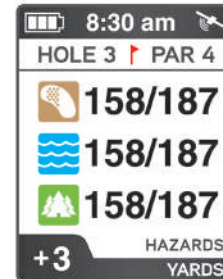

DOGLEGS/HAZARDS