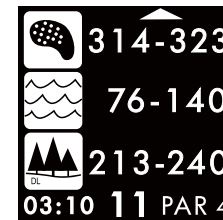

HAZARD MODE