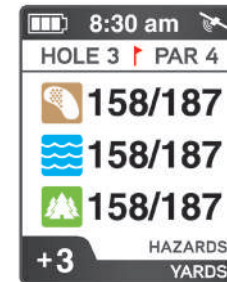

DOGLEGS/HAZARDS