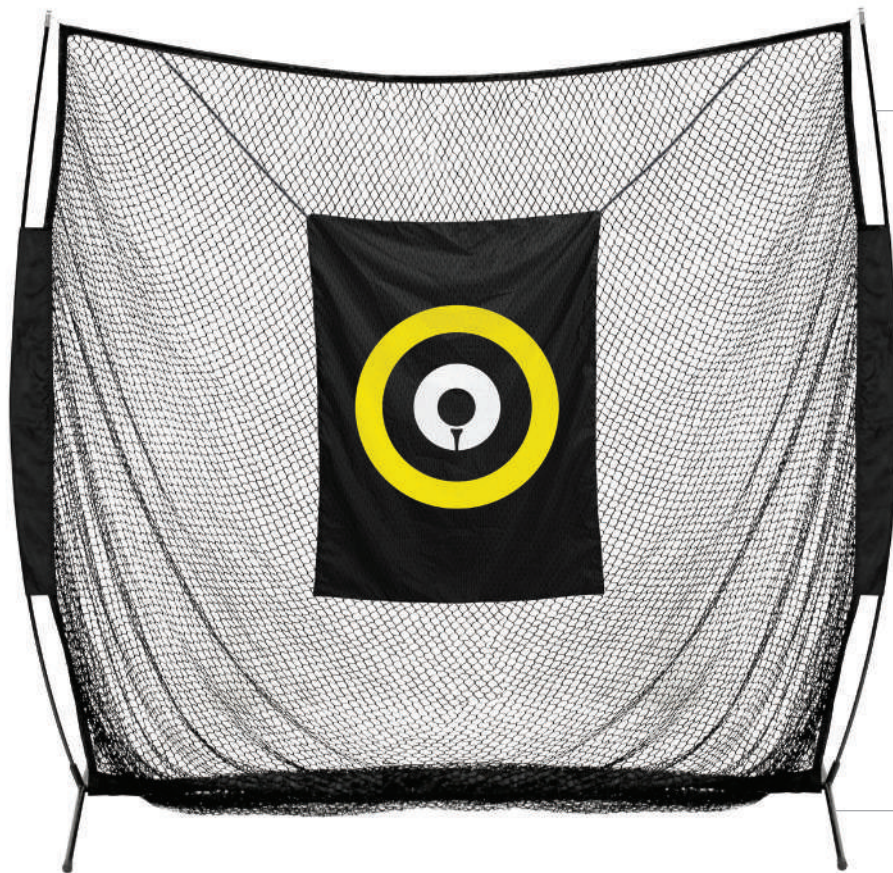

[+] FEATURES

1. **01.** 8'(W) x 7'(H) x 1'(D) HITTING NET
2. **02.** HEAVY DUTY NETTING (RATED TO 175 MPH BALL SPEED)
3. **03.** HANGING TARGET FOR IMPROVED AIM AND EASIER BALL RETRIEVAL
4. **04.** INCLUDES NYLON CARRY BAG FOR CONVENIENT TRAVEL AND STORAGE
5. **05.** EASY SET UP/TAKE DOWN

[+] IMAGES

SIDE VIEW

4

FREEFALL HITTING NET

The IZZO Freefall Net features durable, heavy-duty netting and frame that's ultra simple & quick to set up. Netting strength rated to 175 mph ball speed. Includes hanging target, carry case and ground stakes.

SKU#

A43502