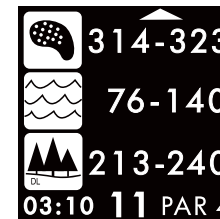

HAZARD MODE