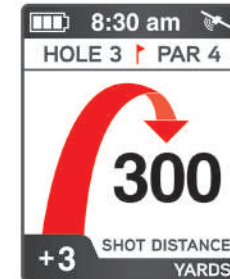

## SWAMI ACE GOLF GPS

The SWAMI ACE gives you everything you need right in the palm of your hand! Get distances to the Front, Center, and Back of the green along with distances to water hazards, doglegs, and bunkers for over 38,000 courses worldwide with no annual fees or subscriptions! Convenient features such as a magnetic holding case for easy cart frame mounting and a digital scorecard make the ACE our best SWAMI yet!

## [ + ] SCREEN SHOTS

PLAY MODE

DOGLEGS/HAZARDS

SHOT DISTANCE

SCORECARD