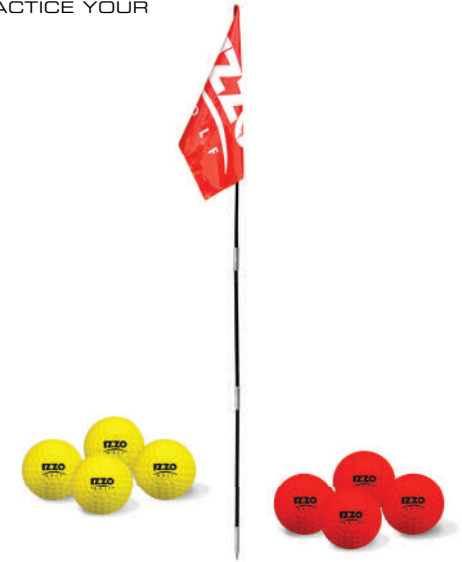

### [ + ] FEATURES

- 01. INCLUDES 2 TARGETS (50" & 24"), 9 FOAM PRACTICE BALLS, 1' X 1' HITTING MAT, 4' GOLF FLAG
- 02. PRACTICE BALLS DESIGNED TO SIMULATE REAL BALL FLIGHT
- 03. CIRCULAR TARGETS FOLD DOWN TO 27" & 14" FOR EASY STORAGE

## BOCCE GOLF GAME SET

### [ + ] FEATURES

- 01. INCLUDES 6 FOAM PRACTICE BOCCE BALLS (3 RED, 3 YELLOW) AND 1 FLAGSTICK
- 02. AIM AT THE FLAGSTICK AND PRACTICE YOUR CHIPPING ACCURACY

SKU#  
A10079

NEW