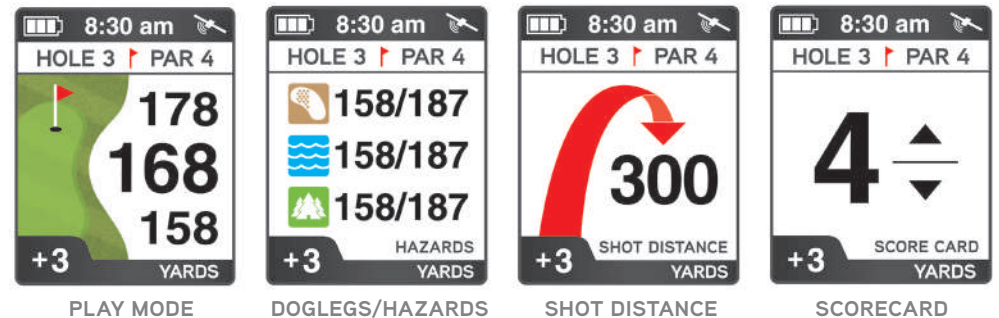

[+] SCREEN SHOTS

PLAY MODE

DOGLEGS/HAZARDS

SHOT DISTANCE

SCORECARD

CONTACT

[P] 1.800.284.1220
[E] ORDERS@IZZO.COM
[W] WWW.IZZO.COM