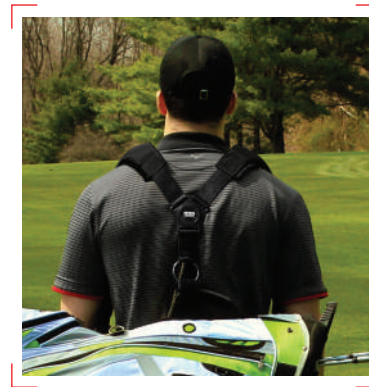

SIDE WINDER GOLF BAG STRAP

[+] FEATURES

01. UNIQUE ERGONOMICALLY SHAPED STRAP HELPS BALANCE GOLF BAG BEHIND THE GOLFER
02. DUAL DENSITY PADDED INTERIOR
03. ADJUSTABLE STRAPS
04. 2 PT. CONNECTION - ONE SIZE FITS ALL BAGS
05. OPTION WITH INTEGRATED BLUETOOTH SPEAKER

SKU#

A70907

A70915 (With Bluetooth Speaker)

COMFORT SWIVEL™ DUAL GOLF BAG STRAP

[+] FEATURES

01. DURABLE NYLON OUTER SHELL MATERIAL
02. UNIQUE COMFORT SWIVEL™ JOINT
03. 3 PT. CONNECTION - FITS MOST GOLF BAGS
04. ADJUSTABLE DUAL STRAPS
05. AVAILABLE IN 2 SIZES

SKU#	SIZE/HEIGHT
A70905	M/L (5'7"-6'1")
A70906	XL (6'1"+)

CONTACT

[P] 1.800.284.1220
[E] ORDERS@IZZO.COM
[W] WWW.IZZO.COM