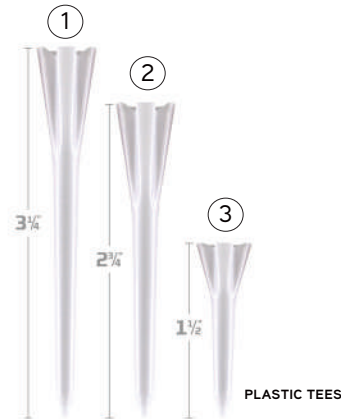

#### LIGHT BLUE

- ① A85040
- ② A85038
- ③ A85036

**SHALLOW CUP**  
REDUCES FRICTION &  
SIDE SPIN FOR OPTIMAL  
ACCURACY & DISTANCE

**IMPACT RIBS**  
PROVIDES EXTRA DURABILITY  
AROUND THE IMPACT AREA