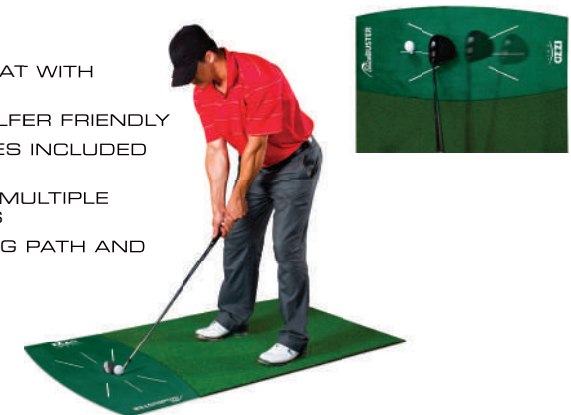

CONTACT

[P] 1.800.284.1220
[E] ORDERS@IZZO.COM
[W] WWW.IZZO.COM