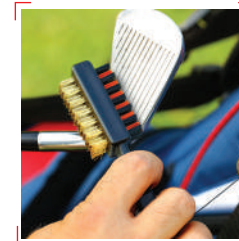

DOUBLE BRUSH GROOVE CLEANER

[+] FEATURES

01. INCLUDES 2 CLUB BRUSHES; NYLON & BRASS BRISTLES
02. BRASS BRISTLES FOR CLEANING GOLF SHOES OR TOUGH TO CLEAN SPOTS
03. NYLON BRISTLES FOR GENERAL CLUB CLEANING
04. FEATURES A PLASTIC RETRACTABLE ZIP LINE THAT CLIPS TO A GOLF BAG & EXTENDS UP TO 20"

SKU#

A20292

NEW

DUAL-SIDED CLUB BRUSH

[+] FEATURES

02. DURABLE PLASTIC HANDLE WITH NYLON & BRASS BRISTLES
03. INCLUDES A 2 FT ZIP-LINE CARABINER THAT ATTACHES TO YOUR GOLF BAG
02. CLEAN YOUR CLUBS, SHOES, ETC

SKU#

A20290

AQUA BRUSH

[+] FEATURES

01. MULTI-PURPOSE BRUSH SAFELY CLEANS CLUBS & SHOES
02. DURABLE RETRACTABLE CORD
03. REFILLABLE HANDLE DISPENSES WATER OR WATER/SOAP MIXTURE FOR OPTIMAL CLEANING
04. HEAVY-DUTY, SOFT NYLON BRISTLES WON'T DAMAGE CLUBFACE

SKU#

A20287

GOLF SCRUB

[+] FEATURES

01. STAYS HYDRATED FOR 9 HOLES
02. CLEANS CLUBS & BALLS
03. ATTACH TO BAG OR BELT LOOP. EASILY ACCESSIBLE WITH RETRACTABLE ZINGER.

SKU#

A19990

Dimensions: 5" Diameter