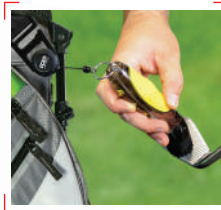

AQUA BRUSH

[+] FEATURES

01. MULTI-PURPOSE BRUSH SAFELY CLEANS CLUBS & SHOES
02. DURABLE RETRACTABLE CORD
03. REFILLABLE HANDLE DISPENSES WATER OR WATER/SOAP MIXTURE FOR OPTIMAL CLEANING
04. HEAVY-DUTY, SOFT NYLON BRISTLES WON'T DAMAGE CLUBFACE

SKU#

A20287

GOLF SCRUB

[+] FEATURES

01. STAYS HYDRATED FOR 9 HOLES
02. CLEANS CLUBS & BALLS
03. ATTACH TO BAG OR BELT LOOP. EASILY ACCESSIBLE WITH RETRACTABLE ZINGER.

SKU#

A19990