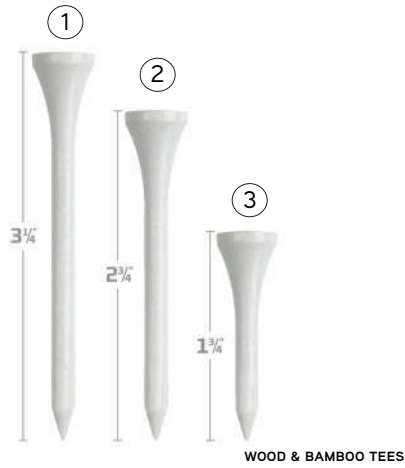

BAMBOO (175 COUNT):

- ① A85076
- ② A85074
- ③ A85072

PLASTIC (100 COUNT):

NATURAL

- ① A85088
- ② A85086
- ③ A85084

NEON PINK

- ① A85100
- ② A85098
- ③ A85096

WHITE

- ① A85082
- ② A85080
- ③ A85078

WOOD (200 COUNT):

NATURAL

- ① A85010
- ② A85008
- ③ A85006

GOLD

- ① A85064
- ② A85062
- ③ A85060

WHITE

- ① A85004
- ② A85002
- ③ A85000

BLACK

- ① A85058
- ② A85056
- ③ A85054

DARK BLUE

- ① A85034
- ② A85032
- ③ A85030

PURPLE

- ① A85052
- ② A85050
- ③ A85048

RED

- ① A85028
- ② A85026
- ③ A85024

NEON GREEN

- ① A85016
- ② A85014
- ③ A85012

NEON YELLOW

- ① A85046
- ② A85044
- ③ A85042

NEON PINK

- ① A85022
- ② A85020
- ③ A85018

LIGHT BLUE

- ① A85040
- ② A85038
- ③ A85036