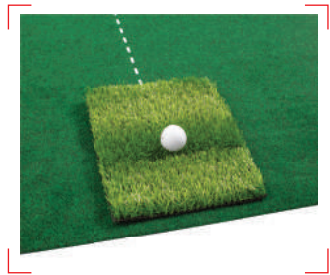

CHIP & PUTT CHALLENGE

NEW

[+] FEATURES

01. INCLUDES A "ROUGH" HITTING MAT FOR CHIPPING
02. SIZE 15'X3' (ROLLS UP TO 3'X6")
03. DIFFERENT SCORING ZONES FOR COMPETITION
04. .5" HIGH POP-UP RAILS PREVENT ROLL-OFF SIDE AND BACK

SKU#

A10068

DUAL HOLE AUTO RETURN PUTTING MAT

NEW

[+] FEATURES

01. INCLUDES 2 HOLES SMALLER THAN REGULATION SIZE; 3.25" & 2.5" TO SHARPEN YOUR AIM
02. RAMP INCLINE SUPPORTS GRAVITY AUTO-BALL RETURN TO SETUP POSITION
03. PRINTED PUTT ALIGNMENT AIDS

SKU#

A20134