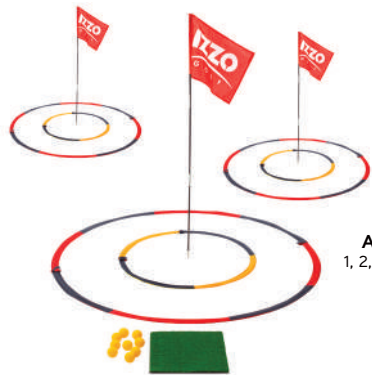

BACKYARD BULLSEYE

[+] FEATURES

01. INCLUDES 2 TARGETS (50" & 24"), 9 FOAM PRACTICE BALLS, 1' X 1' HITTING MAT, 4' GOLF FLAG
02. PRACTICE BALLS DESIGNED TO SIMULATE REAL BALL FLIGHT
03. CIRCULAR TARGETS FOLD DOWN TO 27" & 14" FOR EASY STORAGE

SKU#
A10082

3 SETS
AVAILABLE
1, 2, OR 3 PIECE

NEW