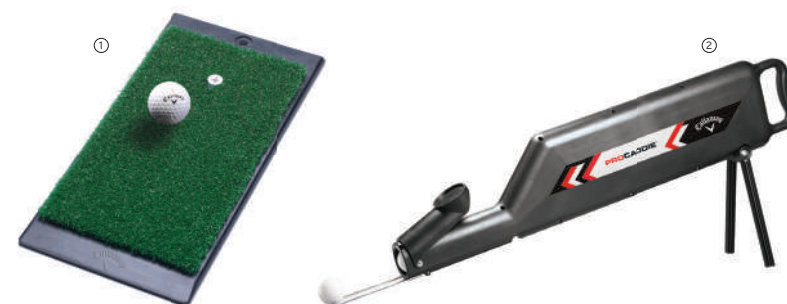

HOME RANGE PRACTICE SYSTEM

- Full Hitting System

INCLUDES:

- 8'w x 7'H Hitting Net (rated to 175 mph ball speed)
- FT Launch Zone Hitting Mat [1]
  [PRODUCT DETAILS PAGE 14]
- Pro Caddie Ball Shagger/Feeder [2]
  [PRODUCT DETAILS BELOW]

SKU#	PACKAGING DIMS	PACKAGE TYPE	PEG
C10293	44.5" x 11.5" x 8"	Box	No

PRO CADDIE™ BALL SHAGGER

- Conveniently feeds one ball at a time with a simple tap of your club [1]
- Collects and holds 35 balls [2]
- Encourages golfers to slow down, focus on one shot at a time
- Unique patented design

SKU#	PACKAGING DIMS	PACKAGE TYPE	PEG
C40119	30.75" x 7" x 2.5"	Hang Tag	Yes