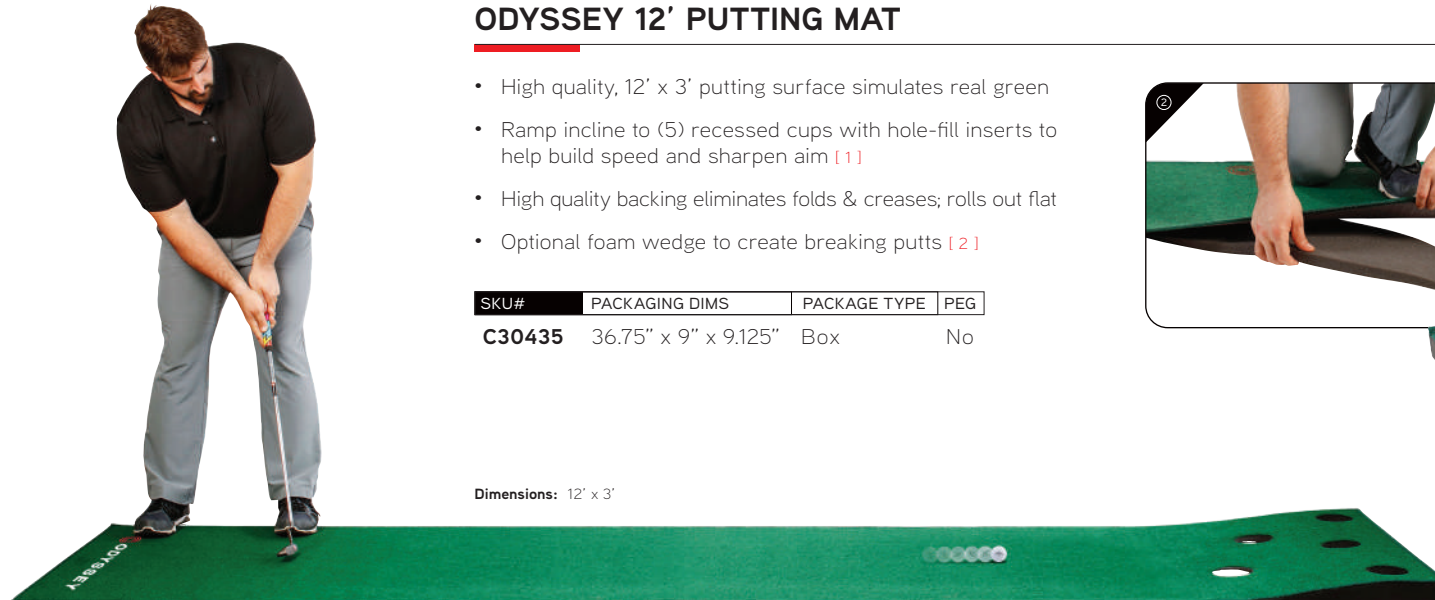

SKU#	PACKAGING DIMS	PACKAGE TYPE	PEG
C30435	36.75" x 9" x 9.125"	Box	No

Dimensions: 12' x 3'

PUTTING GATES

- Includes two different size gates to help focus on putting accuracy
 - Small Gate: 50mm [1]
 - Large Gate: 60mm [2]
- Compact design stores easily in your golf bag
- Designed to be used both indoors and outdoors
- Removable weighted base included to allow for indoor practice on multiple surfaces [3]
- Spike design used for securely inserting gates into the green [4]