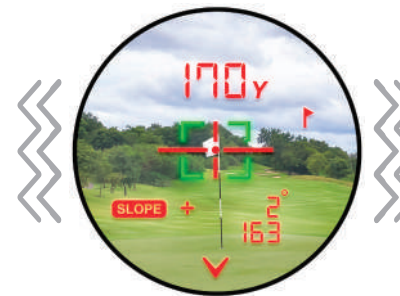

PROXS LASER RANGEFINDER

Size: 4" x 1.5" x 2.5"
Weight: 6.0 oz

PRODUCT VIEWS

FEATURING

SLOPE ENABLED ON/OFF

The Callaway PROXS Laser Rangefinder utilizes our most advanced laser technology in one device. Featuring Pin Acquisition Technology (P.A.T.) with **Pulse Confirmation**, and Slope, the PROXS is capable of providing exact distance and slope adjusted measurements to virtually any target!

FEATURES

- Slope Technology: Device measures angle of incline/decline then calculates the slope adjusted distance (side button to turn on/off)
- P.A.T. with Pulse Technology delivers a short vibration when the laser hits the pin. Lock onto the pin up to 300 yards away!
- Laser Mode: Scan landscape to acquire multiple targets
- Magnahold: integrated magnets allow for quick access and storage on golf carts
- OLED Red Display
- 7X Magnification; Range 5-1200 yards
- Measure in yards or meters
- Superior accuracy [± 0.5 yard]
- Ergonomic Design
- Water/Fog resistant
- Legal for tournament play (slope disabled)
- Includes premium molded hard carrying case

OLED RED DISPLAY

RANGEFINDER SCOPE

MAGNAHOLD CART MOUNT

SLOPE MODE

P.A.T. WITH PULSE TECHNOLOGY

ACCURACY

MAGNIFICATION

MAXIMUM RANGE