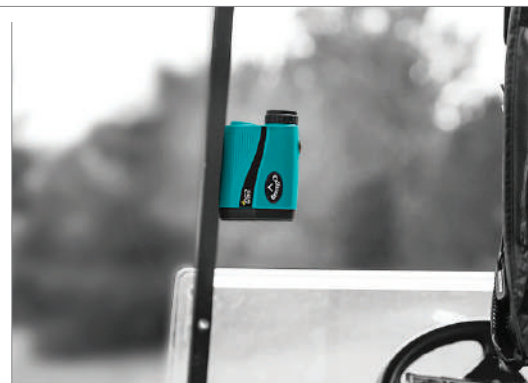

RANGEFINDER SCOPE

MAGNAHOLD CART MOUNT

SLOPE MODE

P.A.T. WITH PULSE TECHNOLOGY

ACCURACY

MAGNIFICATION

MAXIMUM RANGE

MAGNAHOLD

SKU#	PACKAGING DIMS	WEIGHT	PACKAGE TYPE	PEG
C70168	4" x 2.85" x 5"	1 lb.	Box	No