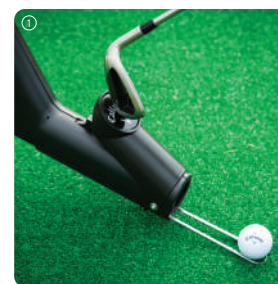

PRO CADDIE™ BALL SHAGGER

- Conveniently feeds one ball at a time with a simple tap of your club [1]
- Collects and holds 35 balls [2]
- Encourages golfers to slow down, focus on one shot at a time
- Unique patented design

SKU#	PACKAGING DIMS	PACKAGE TYPE	PEG
C40119	30.75" x 7" x 2.5"	Hang Tag	Yes