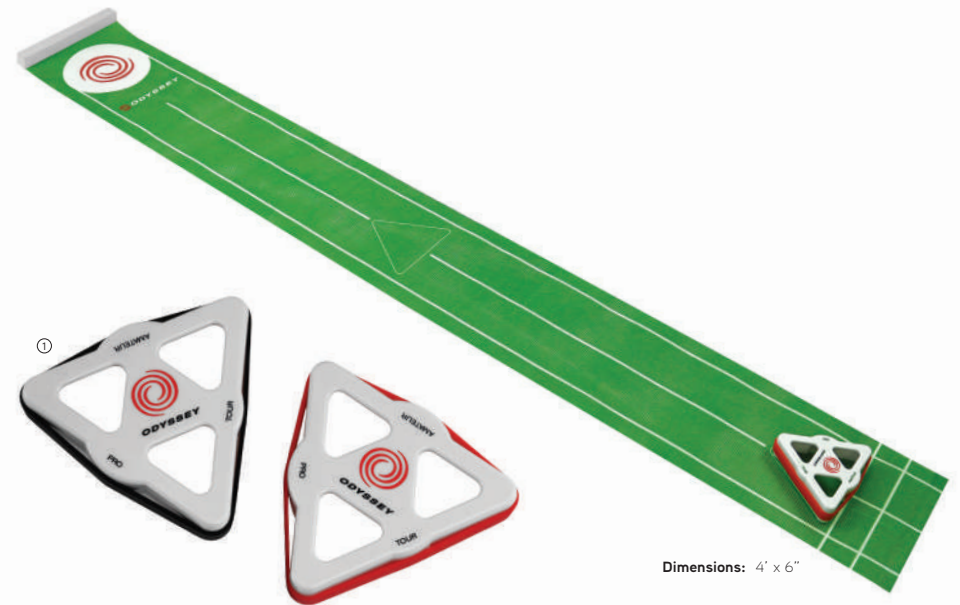

Dimensions: 4' x 6"

DELTA PUTT TRAINER

- Provides instant feedback on every putting stroke
- Develops consistent, repeatable putting skills
- 3 unique sides on "ball" for Tour, Pro, and Amateur levels [1]
- Compact, lightweight, and portable [2]

SKU#	PACKAGING DIMS	PACKAGE TYPE	PEG
C10288	4" x 3.25" x 7"	Box	Yes