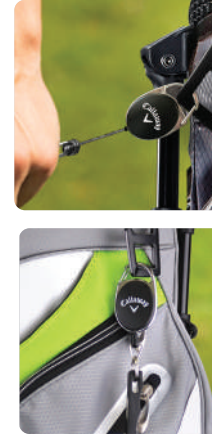

CLUB BRUSH

- Multi-purpose brush for cleaning clubs & shoes
- Includes both soft and hard nylon bristles for a variety of surfaces [1][2]
- Spring-loaded cord for easy access [3]

SKU#	PACKAGING DIMS	PACKAGE TYPE	PEG
CW10253	3.5" x 5.5" x 9.75"	Blister Pack	Yes