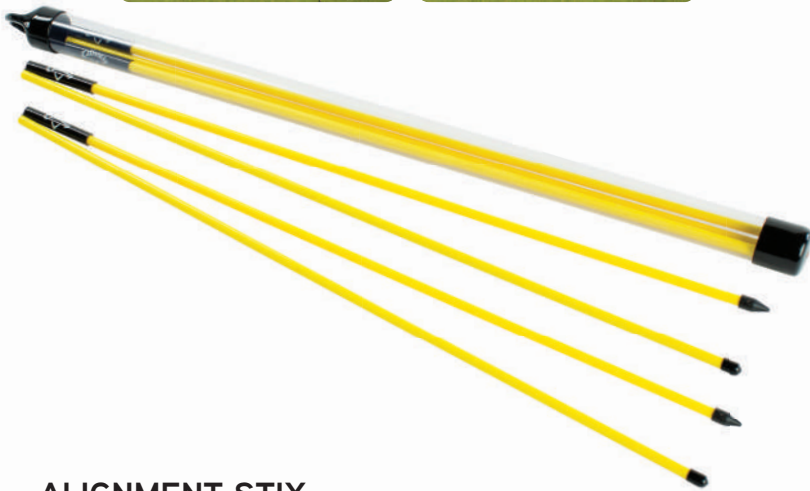

SKU#	PACKAGING DIMS	PACKAGE TYPE	PEG
C10216	12" x 2" x 12"	Box	No

① SWING-EASY

② ALIGNMENT STICKS

③ POWER PLATFORM

BASIC TRAINING BUNDLE [COMPONENTS ALSO SOLD SEPARATELY]

- 3 great training aids in one box. Great for adult beginners and juniors
- Swing-Easy - promotes a one piece take-away [1] [ALSO SOLD SEPARATELY]
- Alignment Stix - promotes proper alignment, swing path, ball position, etc. [2] [ALSO SOLD SEPARATELY] [PRODUCT DETAILS PAGE 20]
- Power Platform - promotes proper weight transfer [3] [ALSO SOLD SEPARATELY]

CONNECT-EASY™

- Minimizes "Flying Elbow" swing fault
- Works for both left and right handed golfers
- Easy to attach - expandable Velcro™ strap for one-size-fits-all

SKU#	PACKAGING DIMS	PACKAGE TYPE	PEG
C40118	4.5" x 1" x 8.5"	Box	Yes