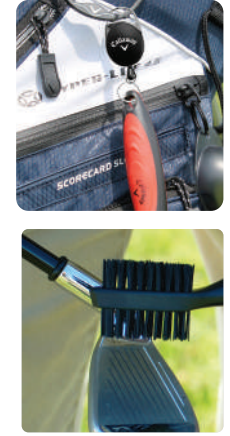

PREMIUM CLUB BRUSH

- Multi-purpose brush to safely clean clubs & shoes
- Includes soft and hard nylon bristles for a variety of surfaces [1][2]
- Retractable, spring-loaded cord for ease of use! [3]

SKU#	PACKAGING DIMS	PACKAGE TYPE	PEG
C10281	3.5" x 9.75"	Clam Shell	Yes

Dimensions: 7.25" x 1.25"