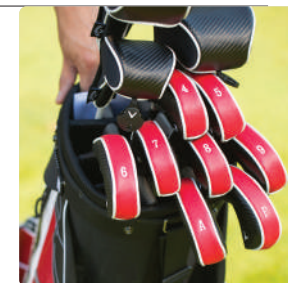

IRON HEADCOVERS

- Set includes 9 headcovers: 4-PW, SW, X
- Fits both right and left handed clubs
- Breathable fabric reduces moisture build-up
- Provides excellent protection on course or during travel

SKU#	COLOR	OVERSIZED	PACKAGING DIMS	PACKAGE TYPE	PEG
C10731	Gray	No	6.75" x 2.75" x 10.25"	Clam Shell	Yes