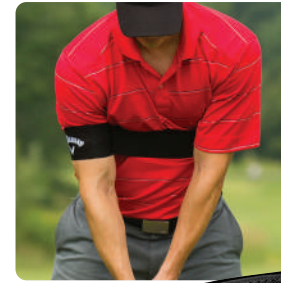

CONNECT-EASY™

- Minimizes "Flying Elbow" swing fault
- Works for both left and right handed golfers
- Easy to attach - expandable Velcro™ strap for one-size-fits-all

SKU#	PACKAGING DIMS	PACKAGE TYPE	PEG
C40118	4.5" x 1" x 8.5"	Box	Yes