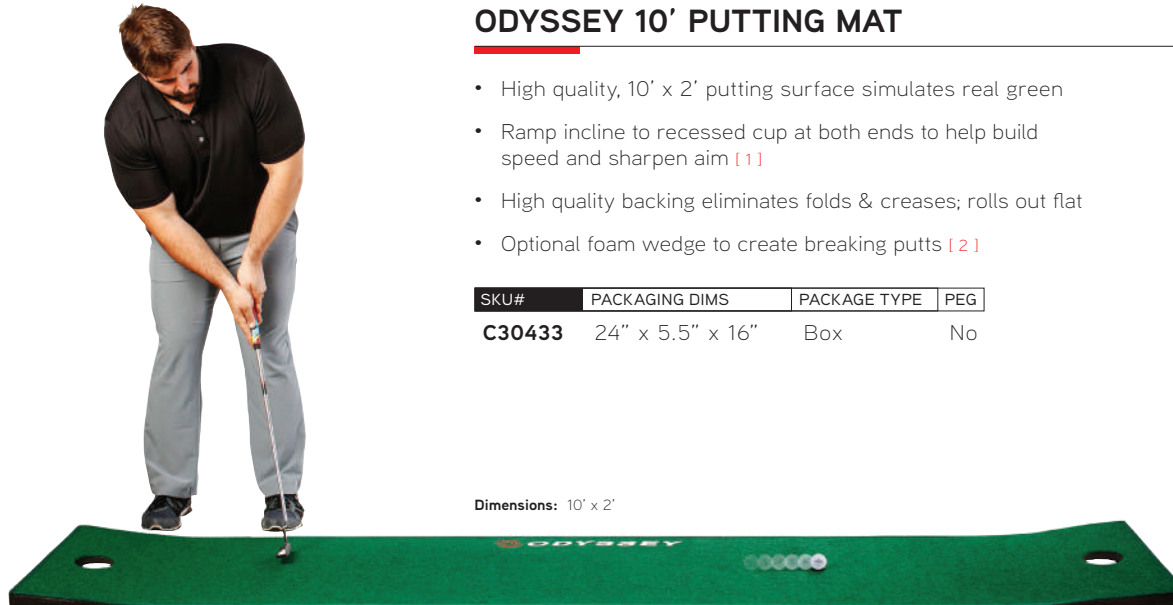

ODYSSEY 10' PUTTING MAT

- High quality, 10' x 2' putting surface simulates real green
- Ramp incline to recessed cup at both ends to help build speed and sharpen aim [1]
- High quality backing eliminates folds & creases; rolls out flat
- Optional foam wedge to create breaking putts [2]

SKU#	PACKAGING DIMS	PACKAGE TYPE	PEG
C30433	24" x 5.5" x 16"	Box	No

Dimensions: 10' x 2'

ODYSSEY 12' PUTTING MAT

- High quality, 12' x 3' putting surface simulates real green
- Ramp incline to (5) recessed cups with hole-fill inserts to help build speed and sharpen aim [1]
- High quality backing eliminates folds & creases; rolls out flat
- Optional foam wedge to create breaking putts [2]

SKU#	PACKAGING DIMS	PACKAGE TYPE	PEG
C30435	36.75" x 9" x 9.125"	Box	No

Dimensions: 12' x 3'