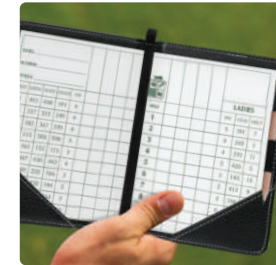

Dimensions: 4.5" x 6.25"

SCORECARD HOLDER

- Durable synthetic weather resistant leather
- Holds most standard scorecards
- Includes interior pencil holder
- Easily fits in back pocket for convenient access