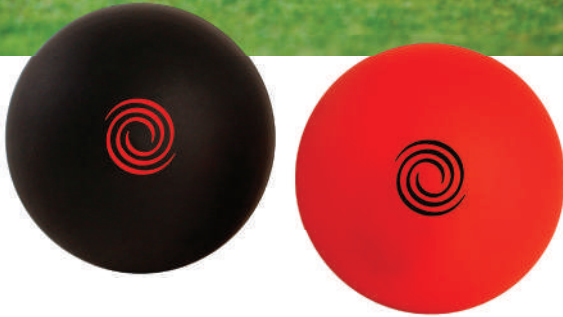

5x THE WEIGHT OF A NORMAL GOLF BALL!

ODYSSEY WEIGHTED PUTT BALLS [2 PACK]

- 5x the weight of a normal golf ball; soft rubber coating won't damage putter face
- Promotes an accelerating stroke & affirmative strike
- Immediate feedback on off-center strikes to develop solid contact
- Helps stop deceleration

SKU#	PACKAGING DIMS	PACKAGE TYPE	PEG
C30437	5.75" x 2" x 5.875"	Clam Shell	Yes