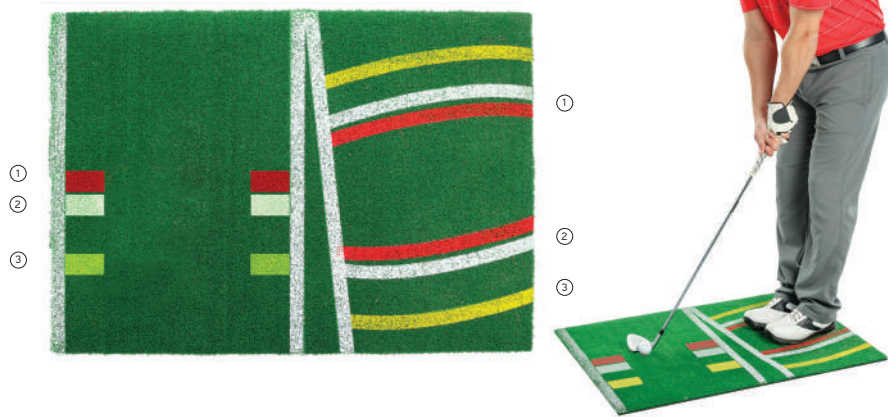

Dimensions: Approx. 36" x 26"

PURE PITCH™ HITTING MAT

- Short game aid for Chip [1], Pitch [2] & Lob [3] shots
- Learn proper set up, ball position, and swing path
- Durable, maintenance free construction
- Comes with instruction drills

SKU#	PACKAGING DIMS	PACKAGE TYPE	PEG
C40144	27" x 6" x 6"	Wrap	No