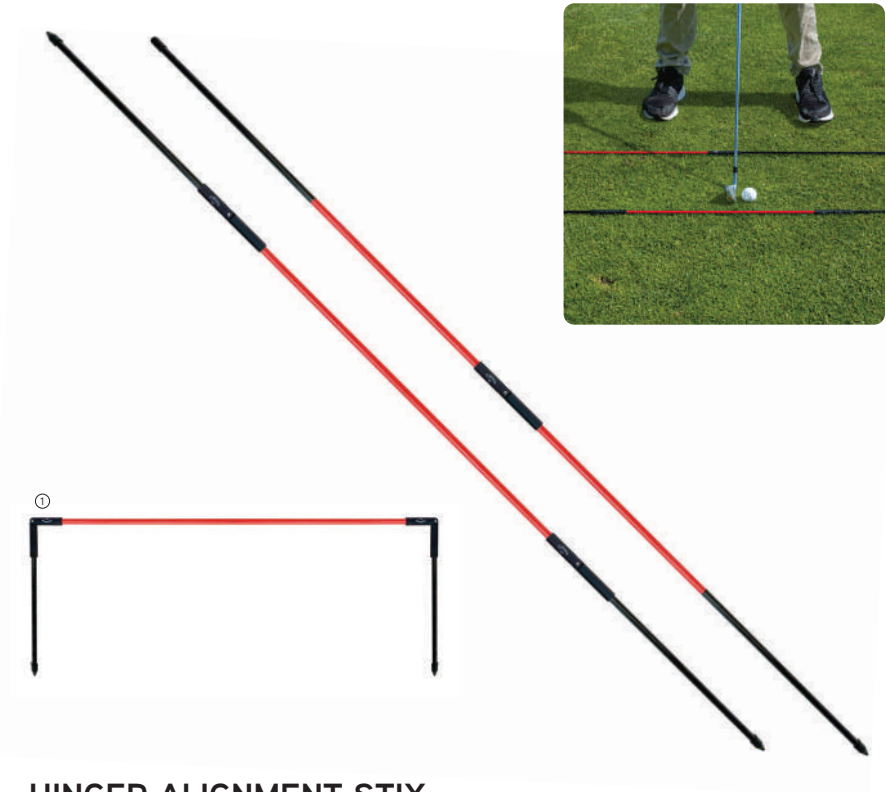

NEW

HINGED ALIGNMENT STIX

- Hinges allow for multiple configurations [1]
- Improve your alignment, full swing, and short game
- Compact carry tube included for easy storage

SKU#	PACKAGING DIMS	PACKAGE TYPE	PEG
C29033	26.5" x 1.5"	Hang Tag	Yes