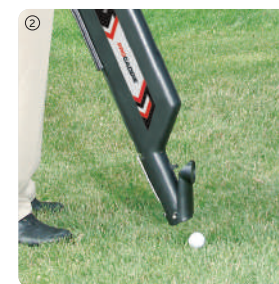

PRO CADDIE™ BALL SHAGGER

- Conveniently feeds one ball at a time with a simple tap of your club [1]
- Collects and holds 35 balls [2]
- Encourages golfers to slow down, focus on one shot at a time
- Unique patented design

SKU#	PACKAGING DIMS	PACKAGE TYPE	PEG
C40119	30.75" x 7" x 2.5"	Hang Tag	Yes