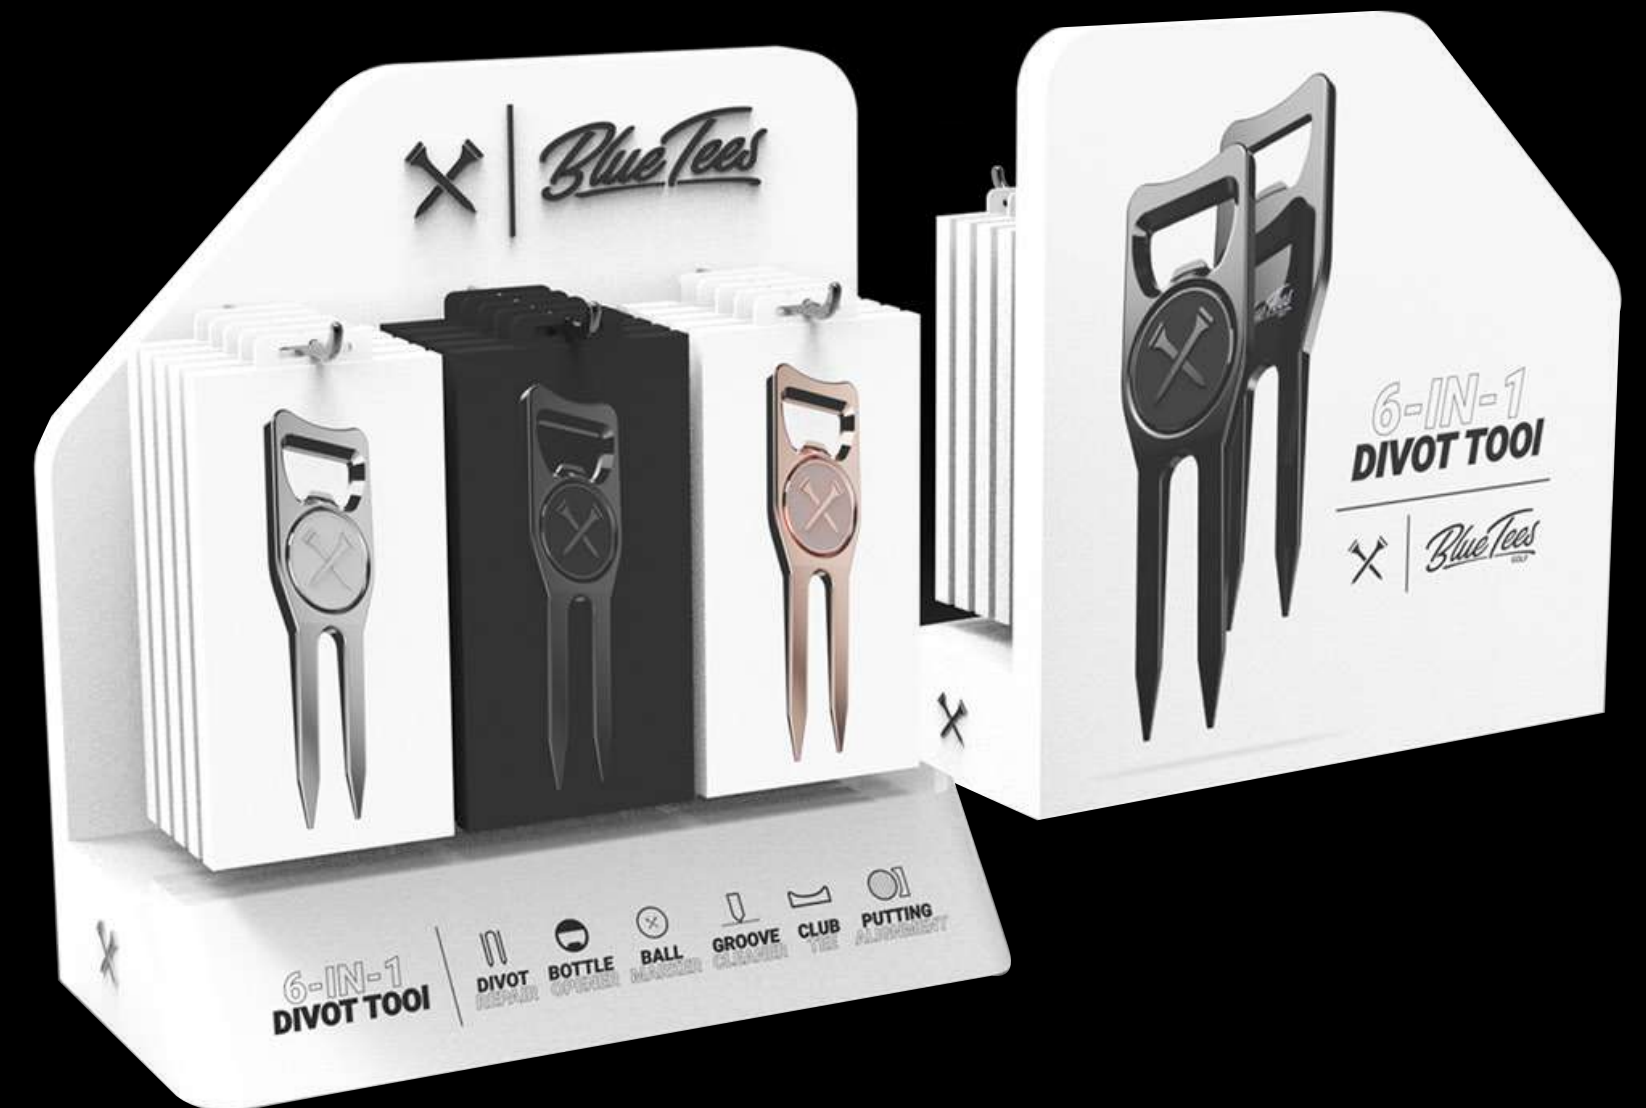

# ***DIVOT*** *TOOL*

C O L O R S

The 6-in-1 Divot Tool is designed to be the ultimate tool for the green. Fix ball marks, practice your putting, open bottles, hold your Blue Tees ball marker, and keep your grips dry.

**DIVOT  
REPAIR**

**BOTTLE  
OPENER**

**BALL  
MARKER**

**CLUB  
TEE**

**GROOVE  
CLEANER**

**PUTTING  
ALIGNMENT**

**INCLUDED**

Divot Tool,  
Manual + insert