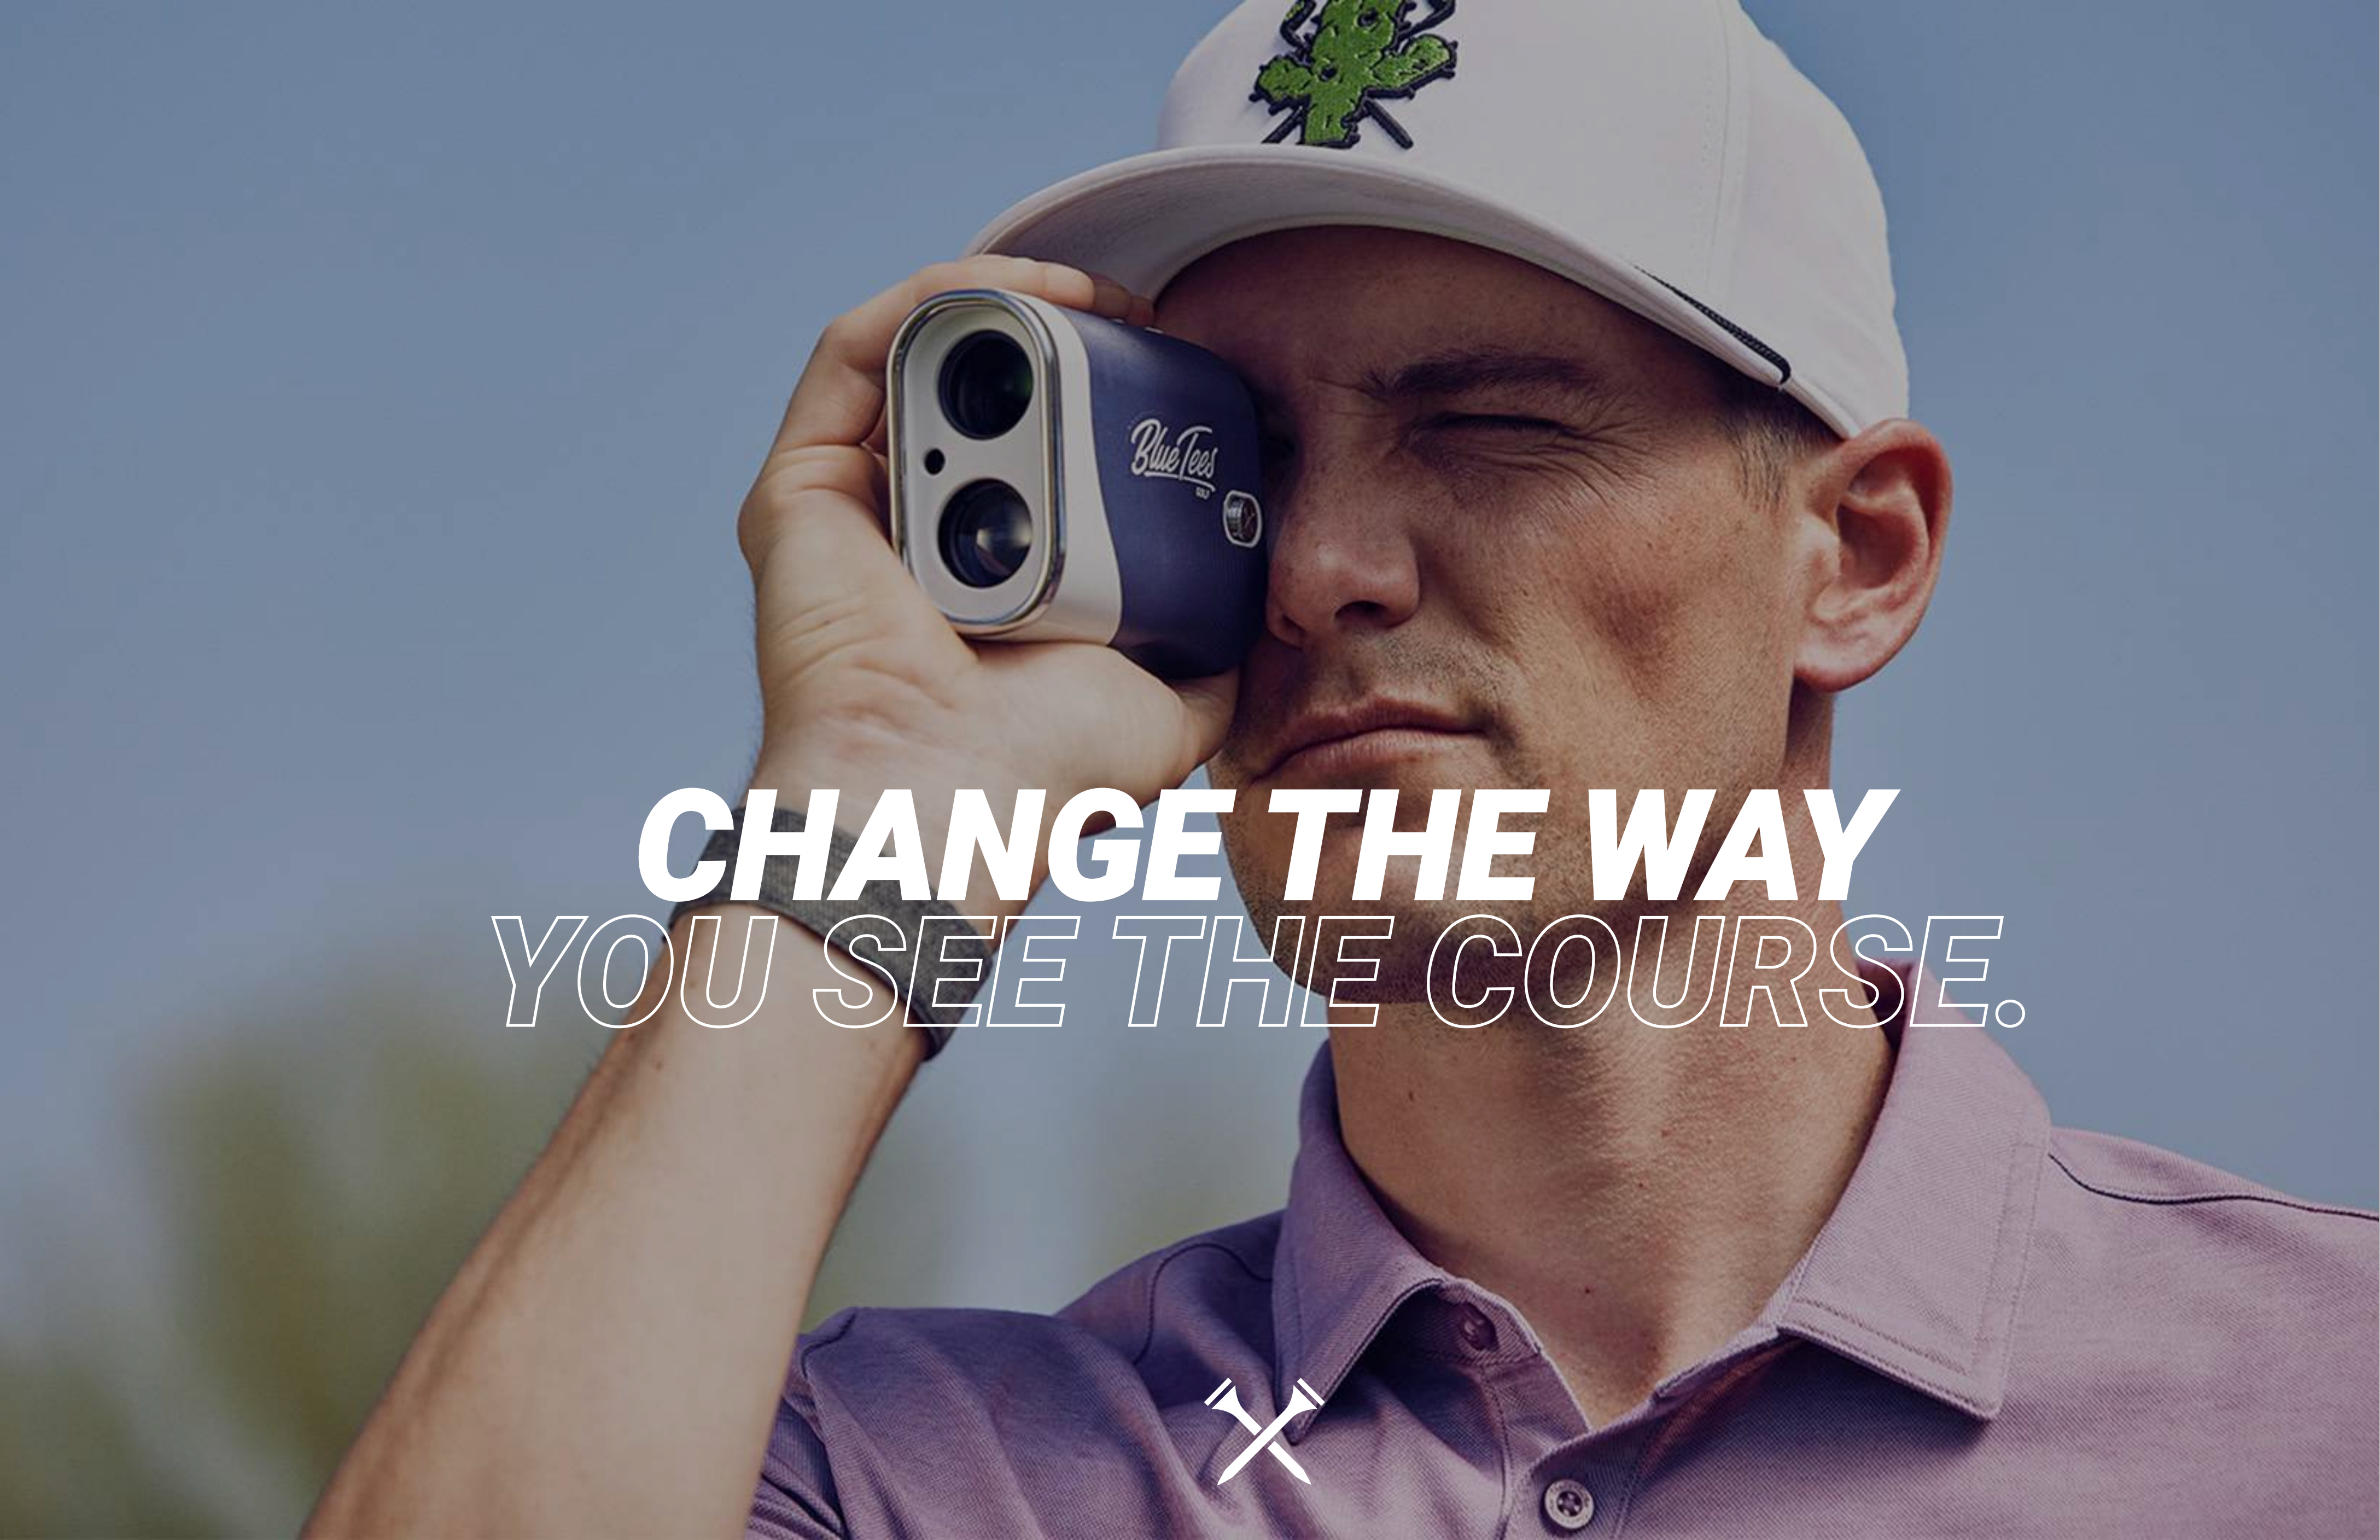

CHANGE THE WAY
YOU SEE THE COURSE.